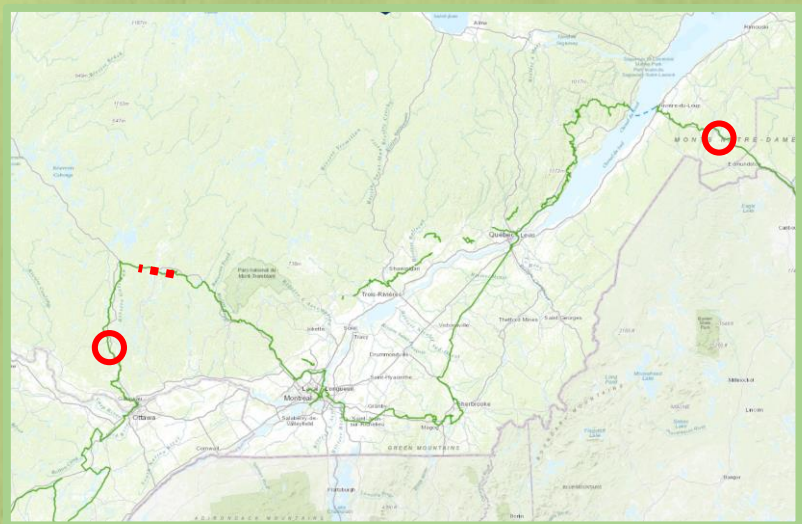

The trails are joined together by 171 km of roadways and 21 km of dirt roads. Only 10 km of the roadways are on a main highway. The other roads are secondary highways and/or country roads. The shoulder of these roadways may vary in size and quality.

Climate - Summers in Quebec can be very warm and humid with average temperatures around 25 to 35 degrees Celsius. Rain precipitation around 1,000 mm. Quebec is also one of the snowiest provinces in Canada with average snow fall around 300 cm. Winter temperatures range from -5 to -25 degrees Celsius. Autumn and spring are mild and of short duration.

Index	
Grocery Store	
Convenience Store	
Post Office	
Campground	
Cabins/Warming huts	
Various stores	
Water Access	
Alternate Trail	Use Road
Dangerous roadway	Use caution
Alternate Water course	Use Road
Trail Condition	
A	Paved
B	Groomed/easy
C	Groomed/ Intermediate
D	Difficult
E	Extremely difficult
Water Access	
1	Dry Area
2	Possible/ Seasonal
3	Lake/river Water
4	Tap